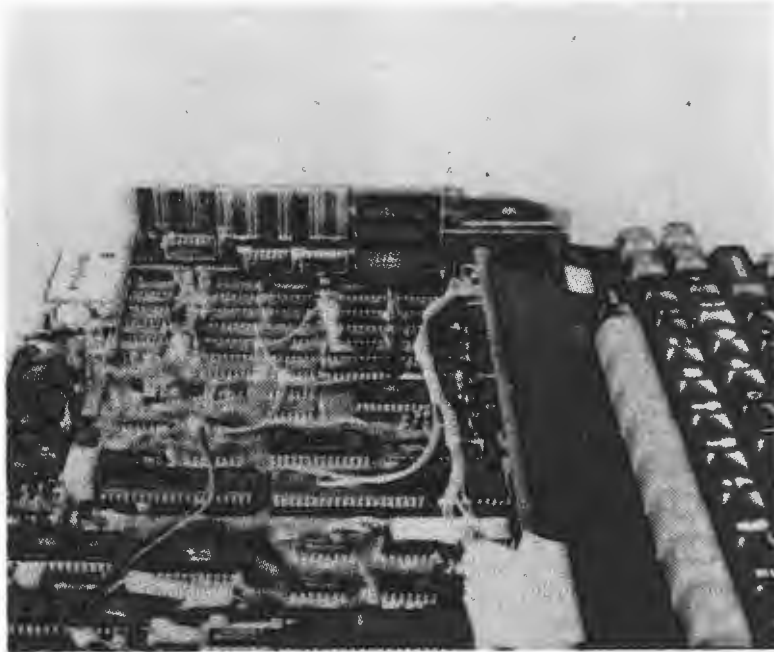

SOLIDISK (0702) 354674

SWR64 — 64K SIDEWAYS RAM

Reduced to Clear!

Sideways RAM can be used to load ROM images, develop ROM software, make a RAMDISK or as a buffer for printer output, sound or the keyboard.

Sideways RAM is so useful that HALF of the 128K RAM of the MASTER is Sideways RAM.

The SWR64 — 64K SIDEWAYS RAM for the BBC micro, adds an extra 64 Kilobytes of RAM and two high capacity ROM sockets to your Beeb (similar to the MASTER). Beeb ROMs or 2764, 27128 and 27256 EPROMs can be used on these sockets. Two ROM programs can be stored on a single 27256 chip.

Fitting:

The SWR64 comes as a kit, comprising a base-unit and a long, thin RAM card. The base unit is mounted into the rightmost ROM socket on the Beeb, the RAM card is then inserted into its card slot. The picture above shows how the SWR64 is fitted inside the Beeb. The base-unit has 11 wires, to be pushed into IC socket holes. Although recommended, soldering is not required. If you wish, you can have the SWR64 fitted free by Solidisk Local Experts.